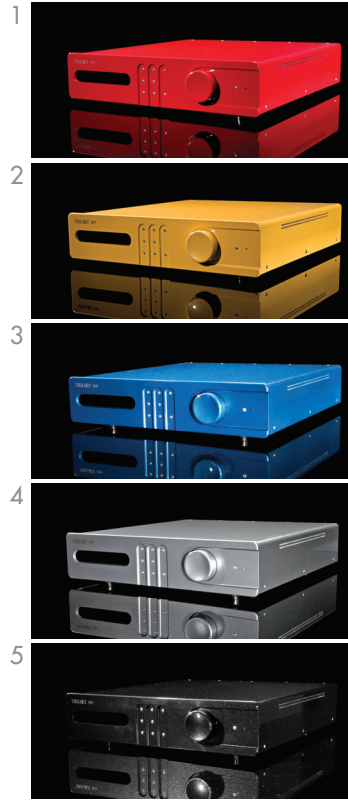

Trilogy Audio Systems

Chameleon colour system*

Choose from five standard colour finishes or a custom colour of your own*

Five beautiful standard finishes

Each TrilogY Product is available in five beautiful standard finishes. These are:

1. **8C Red**
2. **Sunburst Yellow**
3. **Mediterraneo Blue**
4. **Iron Grey**
5. **Nero Carbonio**

A picture can say a thousand words but no image can show you just how high a standard each TrilogY Product chassis is finished too. The finish is strikingly beautiful, sumptuous, deep and will last a lifetime if properly looked after.

What products are available?

Currently there are 3 different products available:

909 Pre-amplifier

968 Valve Stereo Power Amplifier

990 Hybrid Stereo Power Amplifier

Additional products will follow this year.